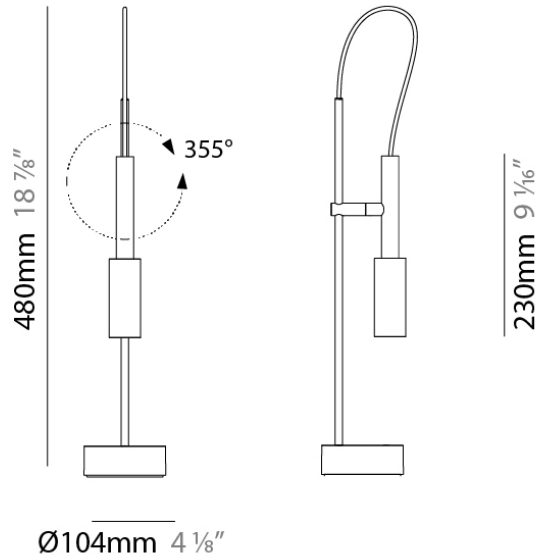

TUBINO PLUS PORTABLE

D84378-GRF

PROJECT
TYPE
NOTES
QUANTITY
DATE

GENERAL

Series: Tubino
Subseries: Tubino Plus
Brand: Panzeri
Division: Design
Mounting Type: Portable
Mounting Location: Table
Subcategory: Task

PHYSICAL

Shape: Cylinder
Diameter (mm): 104
Diameter (in): 4 1/8
Height (mm): 480
Height (in): 18 7/8
Light Distribution: Adjustable / Direct
Weight (kg): 1.42
Weight (lbs): 3.13
Diffuser: Opal - Polycarbonate
Fixture Material: Aluminum / Brass / Steel
Cable Details: Bordeaux Cloth Cable

ELECTRICAL

Lamp Type: LED
Input Wattage (W): 6.5
Dimming: Non-Dimmable
Driver Location: Inline Transformer Plug
Input Voltage (V): 120

LED

Color Temperature (°K): 2700
Max. Delivered Lumen (lm): 339
Nominal Lumen (lm): 475
CRI: >90 CRI
Lamp Life (hrs): 80000

OPTICAL

Adjustability: Rotational 355°

RATINGS AND CERTIFICATIONS

Certified By: CSA Certified to UL and CSA Standards
IP rating: IP20