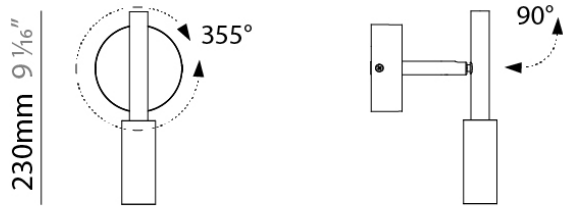

PROJECT	
TYPE	
NOTES	
QUANTITY	
DATE	

TUBINO SURFACE

D82333-CHA

GENERAL

Series: Tubino
Brand: Panzeri
Division: Design
Mounting Type: Surface
Mounting Location: Ceiling
Subcategory: Spots

PHYSICAL

Shape: Cylinder
Diameter (mm): 40
Diameter (in): 1 4/7
Height (mm): 230
Height (in): 9 1/16
Extension (mm): 150
Extension (in): 5 7/8
Light Distribution: Adjustable / Direct
Weight (kg): 0.62
Weight (lbs): 1.37
Diffuser: Polycarbonate - Opal
Fixture Material: Aluminum Die Cast

ELECTRICAL

Lamp Type: LED
Input Wattage (W): 6.5
Total Output Wattage (W): 6
Dimming: Tri-Mode (Non-Dimming and Phase Dimming (120Vac only) and 0-10V Dimming)
Driver Included: Yes
Driver Location: Integrated
Driver Type: Constant Current
Driver Class: Class 2
Input Voltage (V): 120 - 277
Constant Current (mA): 350
Upon Request: (Not included, see components) Remote: 0-10Vdc dimming / phase dimming @120Vac only / 277Vac

LED

Color Temperature (°K): 2700
Max. Delivered Lumen (lm): 339
Nominal Lumen (lm): 475
CRI: >80 CRI
Efficiency (%): 71.429
Efficacy (lm/w): 57.69
Lamp Life (hrs): 80000

OPTICAL

Adjustability: Rotational 355°; Tilt 90°

RATINGS AND CERTIFICATIONS

Certified By: CSA Certified to UL and CSA Standards
IP rating: IP20

Ø104mm 4 1/8"

150mm 5 7/8"

Ø40mm 1 9/16"