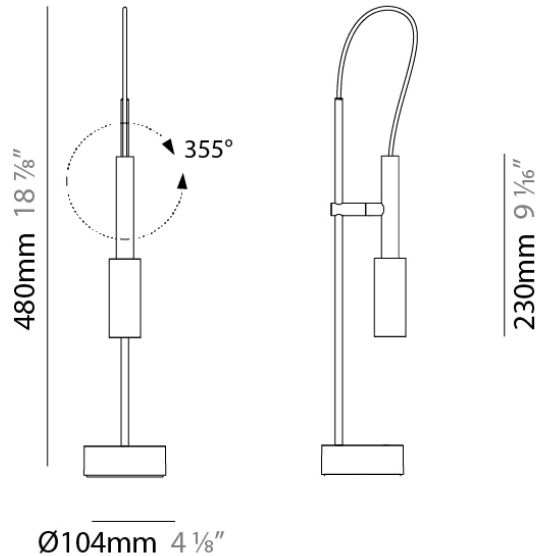

TUBINO PORTABLE

D84375-MBK

PROJECT	
TYPE	
NOTES	
QUANTITY	
DATE	

GENERAL

Series: Tubino
Subseries: Tubino
Brand: Panzeri
Division: Design
Mounting Type: Portable
Mounting Location: Table
Subcategory: Task

PHYSICAL

Shape: Cylinder
Diameter (mm): 104
Diameter (in): 4 1/8
Height (mm): 480
Height (in): 18 7/8
Light Distribution: Adjustable / Direct
Weight (kg): 1.42
Weight (lbs): 3.13
Diffuser: Opal - Polycarbonate
Fixture Material: Aluminum / Brass / Steel

ELECTRICAL

Lamp Type: LED
Input Wattage (W): 6.5
Dimming: Non-Dimmable
Driver Location: Inline Transformer Plug
Input Voltage (V): 120

LED

Number of LEDs: 1
Color Temperature (°K): 2700
Max. Delivered Lumen (lm): 339
Nominal Lumen (lm): 475
CRI: >90 CRI
Lamp Life (hrs): 70000

OPTICAL

Adjustability: Rotational 355°

RATINGS AND CERTIFICATIONS

Certified By: CSA Certified to UL and CSA Standards
IP rating: IP20